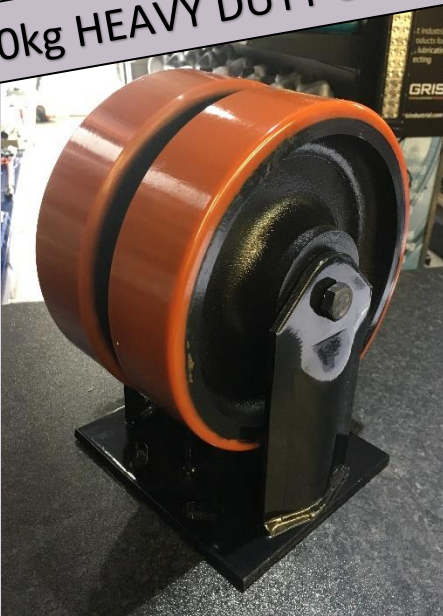

1,400kg HEAVY DUTY CASTOR

NUT AND BOLT SELECTION BOXES
CREATED TO A CUSTOMERS
SPECIFICATION

VEHICLE GOODS RESTRAINT SYSTEM

STILH HT133 POLE SAW